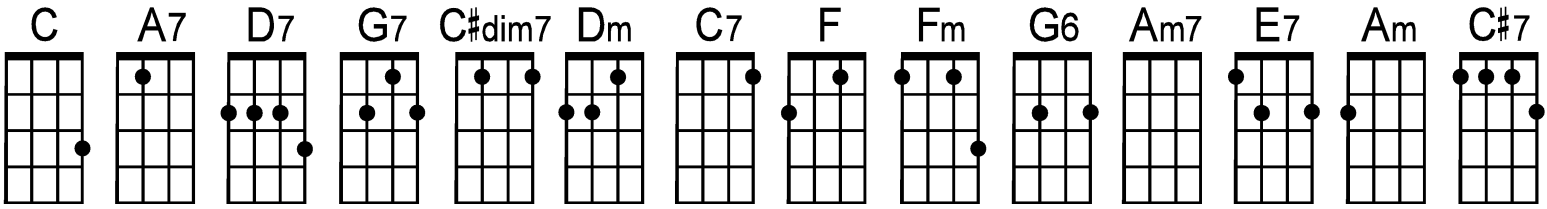

Ain't Misbehavin'

Fats Waller (1929)

Intro: C . A7 . | D7 . G7 . |

C . C#dim7 . | Dm . G7 . |
No one to talk with— all by my-self—

C . C7 . | F . Fm . |
No one to walk with but I'm happy— on the shelf—

C . C#dim7 . | Dm . G7 . | C . A7 . | D7 . G7 . |
Ain't misbe-havin'— I'm savin' my love— for you—

Bridge: Am . . . | F . . . | D7 . . . | A7 . . . |
Like Jack Horner— in a corner— don't go nowhere, what do I care—

G . G6 . | Am7 . D7 . | G . A7\ | D7\ --- G7\ --- |
Your kisses— are worth waitin'— for— be-lieve— me—

Instr: C . C#dim7 . | Dm . G7 . | C . C7 . | F . Fm . |

Am | **F** | **D7** | **A7** |

Bridge: Like Jack Horner— in a corner— don't go nowhere, what do I care—

G . **G6** . | **Am7** . **D7** . | **G** . . **A7** | **D7** --- **G7** --- |

C . **C#dim7** . | **Dm** . **G7** . | **C** . **A7** . | **D7** **C#7** **C**

Ain't misbe-havin'— I'm savin' my love— for you—

San Jose Ukulele Club

v2c - 6/7/26